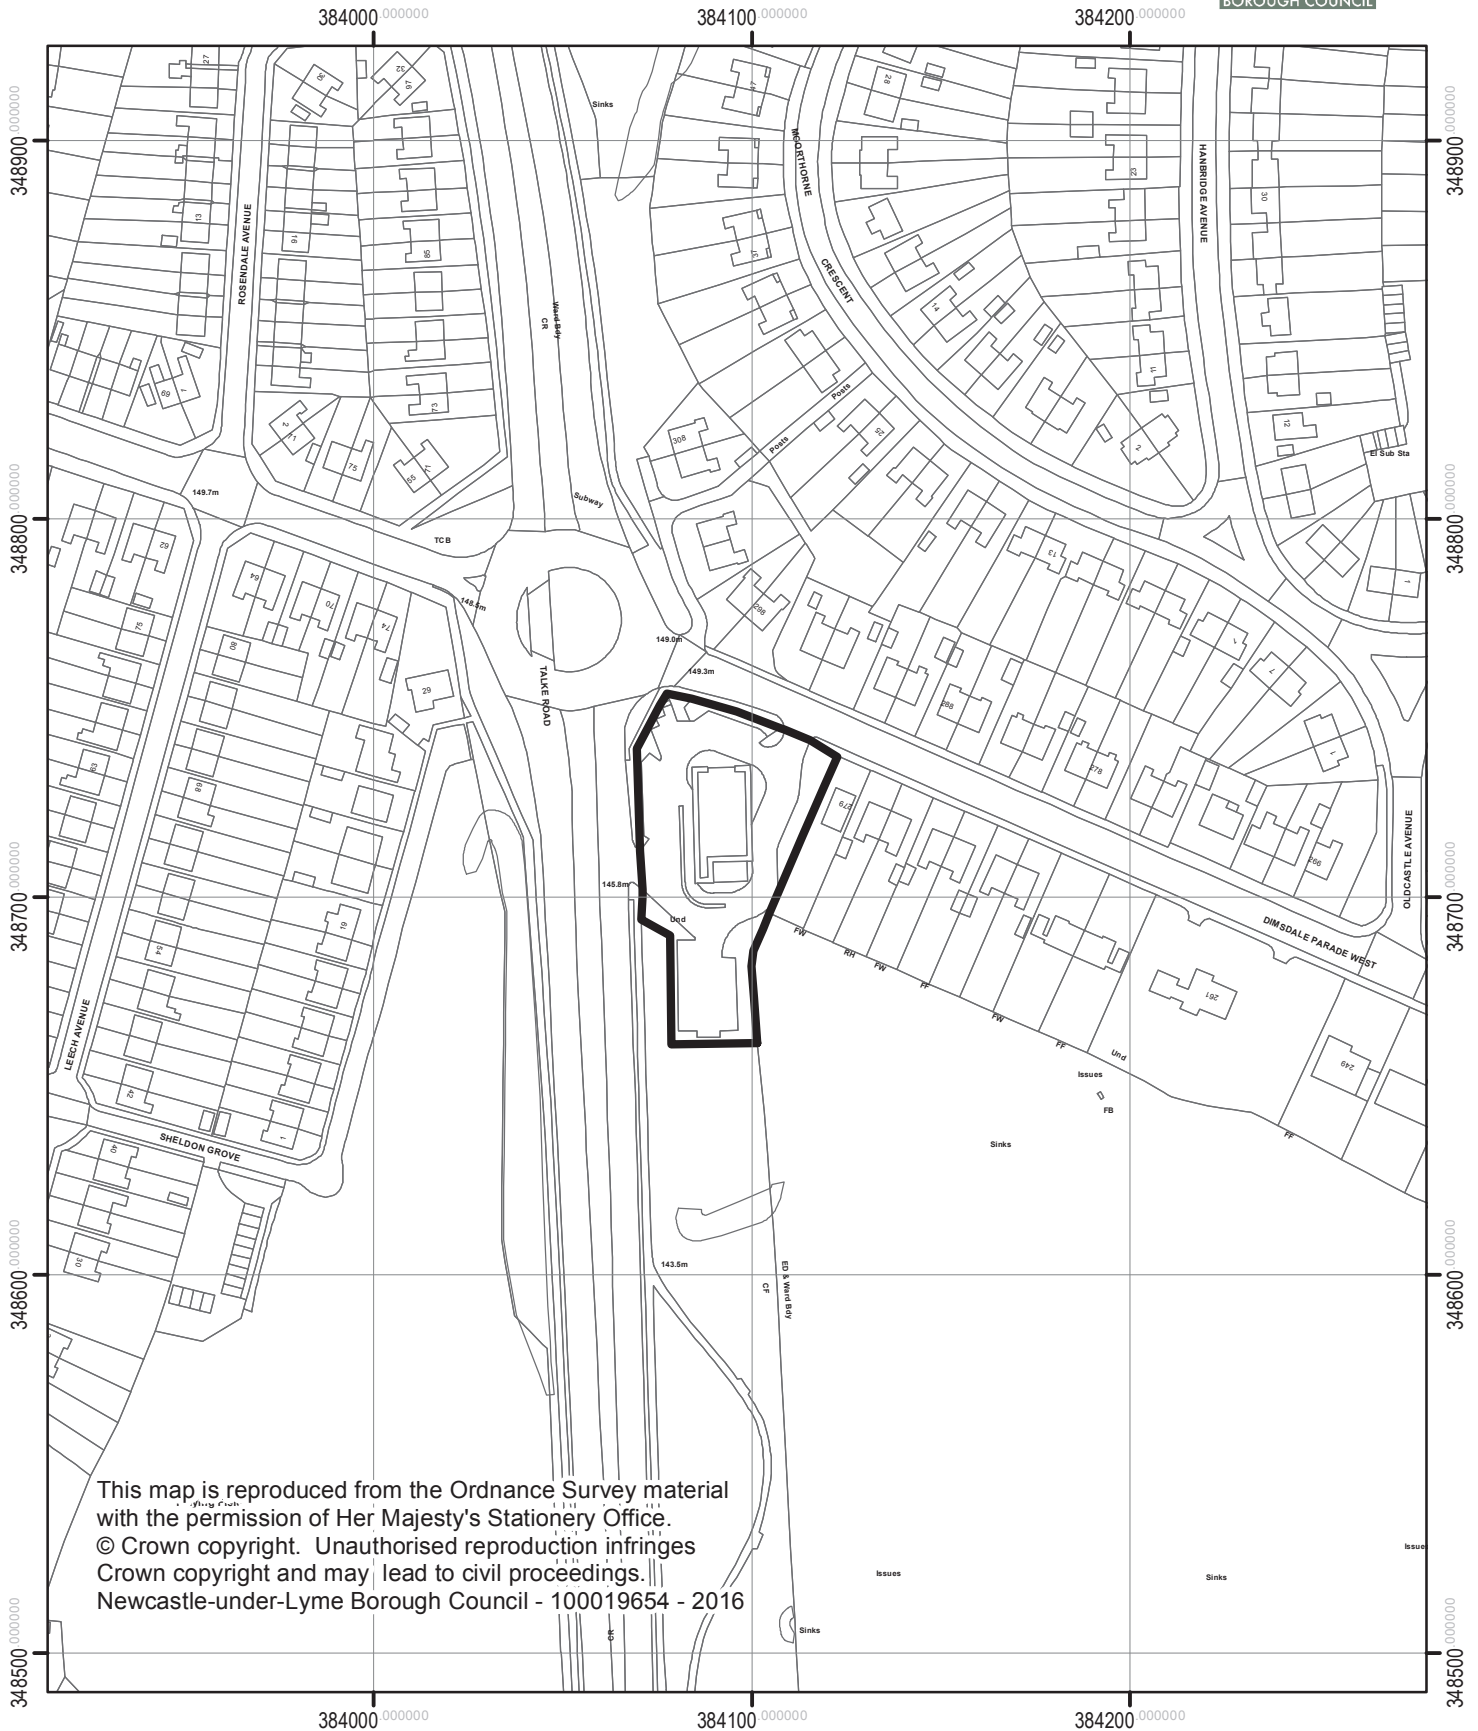

**McDonald's restaurant,
Dimsdale Parade West,
16/00726/FUL**

This map is reproduced from the Ordnance Survey material with the permission of Her Majesty's Stationery Office.
© Crown copyright. Unauthorised reproduction infringes Crown copyright and may lead to civil proceedings.
Newcastle-under-Lyme Borough Council - 100019654 - 2016